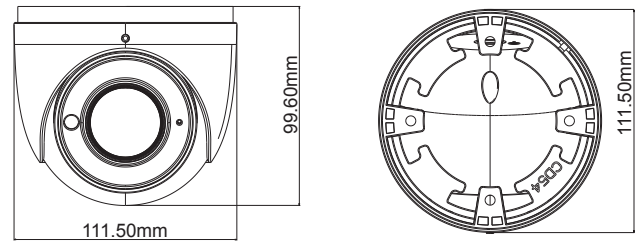

Tel: +86-755-36995888

Web site: <http://en.tvt.net.cn>

Fax: +86-755-33104777

E-mail: overseas@tvt.net.cn

SPECIFICATIONS

Model	TD-7525AM3
Specifications	
Camera	
Image Sensor	1 / 2.8 "CMOS
Resolution	2MP
Image Size	1920x1080
Video Output	AHD / TVI / CVI / CVBS
Image System	PAL / NTSC
Electronic Shutter	Auto; 1/25s~1/50000s(PAL); 1/30s~1/50000s(PAL)
IR Distance	30 ~ 50 m
Frame Rate	30fps(60Hz); 25fps(50Hz)
Min. Illumination	Color : 0.001 lux@F1.2, AGC ON; B/W : 0 lux with IR
Lens	2.8-12 mm
Lens Mount	D14
S / N Ratio	≥52dB (AGC OFF)
Ingress Protection	IP 67
Functions	
Function Control	OSD (COC Control)
Day & Night	ICR
WDR	Yes (120dB)
3D NR	Yes
Global Exposure	No
Central Exposure	No
AGC	Yes
Auto White Balance	Yes
BLC	Yes
LSC	Yes
HLC	Yes
Freeze	Yes
Mirror	Yes
Defog	No
Sharpness	Yes
Smart IR	Yes
Motion Detection	Yes
Privacy Mask	Yes
Defect Correction	Auto
Language	16 languages
Angle Adjustment	Pan: 0°~360°; Tilt: 0°~80°; Rotation: 0°~360°
Others	
Power Supply	DC12V (± 15%)
Power Consumption	IR OFF : < 1.5W; IR ON : < 8.5W
Working Environment	- 30 °C ~ 50 °C, 10 % ~ 90 % (relative humidity)
Dimensions (mm)	Φ 111.5 x 99.6
Weight (net)	Approx. 0.54KG

DIMENSIONS

AVAILABLE ACCESSORIES

AVAILABLE MODEL

Available Model	TD-7525AM3(D/AZ/SW/AR3)	Motorized zoom lens
		TD-7525AM3(D/FZ/SW/AR3)